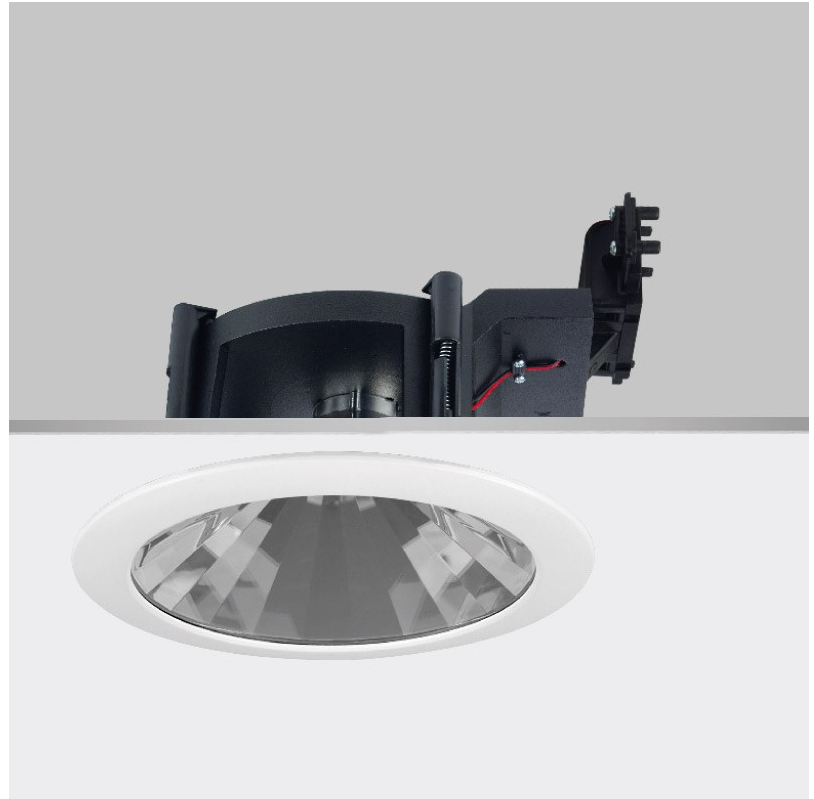

GENERAL

Series: Dixit
Subseries: Dixit RA23
Brand: Ivela
Division: Architectural
Mounting Type: Recessed
Mounting Location: Ceiling
Subcategory: Downlight

PHYSICAL

Shape: Round
Diameter (mm): 235
Diameter (in): 9 1/4
Height (mm): 155
Height (in): 6 1/8
Min. Recessing Depth (mm): 155
Min. Recessing Depth (in): 6 1/8
Light Distribution: Direct
Weight (kg): 3.6
Weight (lbs): 7.93
Diffuser: Tempered Safety glass 4mm / 5/32"
Fixture Finish: MWH
Fixture Material: Aluminum Die Cast
Cut-out Measurements: 220mm / 8 5/8"

ELECTRICAL

Lamp Type: LED
Total Output Wattage (W): 51
Dimming: Tri-Mode (Non-Dimming and Phase Dimming (120Vac only) and 0-10V Dimming)
Driver Included: No
Driver Location: Recessed Housing
Driver Type: Constant Current - Universal
Driver Class: Class 2
Housing: See Components
Input Voltage (V): 120 - 277
Constant Current (MA): 1400

LED

Number of LEDs: 1
Color Temperature (°K): 2700 / 3000 / 4000
Max. Delivered Lumen (lm): 5711 / 5827 / 5878 / 5998
CRI: >80 CRI
Efficiency (%): 85.7
Lamp Life (hrs): 50000
Upon Request: 3500K upon request

OPTICAL

Optic°: 100
Beam Angle: Symmetric
Adjustability: Fixed

RATINGS AND CERTIFICATIONS

Certified By: CSA Certified to UL and CSA Standards
IP rating: IP44
IK Rating: IK07